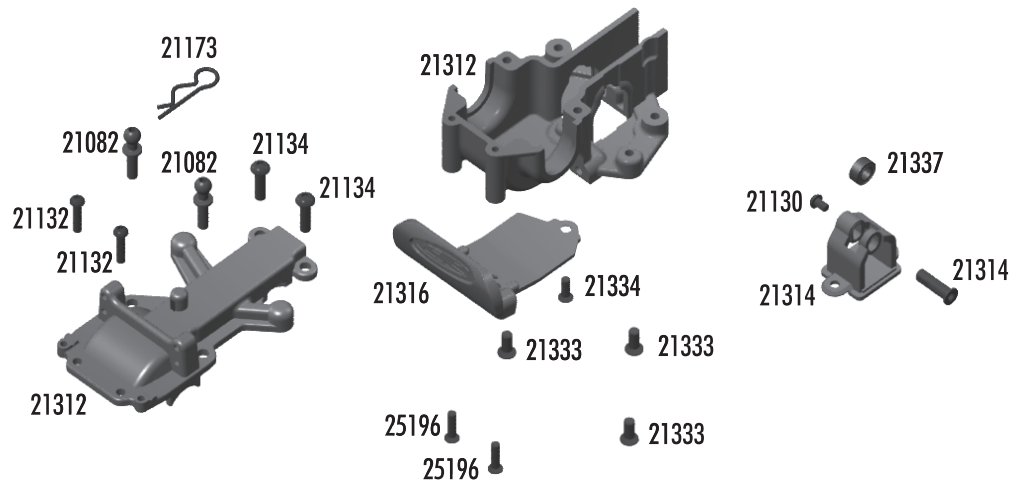

:: Front Gearbox

21082	Ballstud Set, Two 8mm & Nine 5mm	Set
21130	M2x3mm BHPS	20
21132	M2x9mm BHPS	20
21134	M2.5x9mm BHPS	20
21173	18T Body Clips	12
21312	Front Gearbox	Set
21314	Belt Tensioner	Set
21316	Arm Mount / Bumpers	Set
21333	M2.5x6mm FHPS	20
21334	M2x6mm FHPS	20
21337	Bearing 3x6x2.5mm	2
25196	M2x8mm FHPS	20