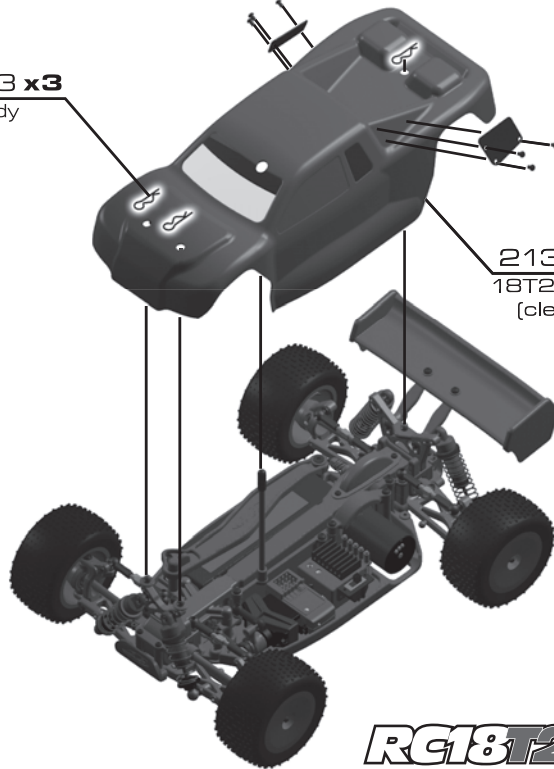

:: Body Install (cont.)

STEP 1

21173 x2
18T body clips

21173 x3
18T body clips

21412
18B2 body (clear)

21130 x6
M2x3mm bhps

21340
18T2 body (clear)

RC18B2

RC18T2

:: Shocks

21182 Shock Caps	4	21191	21182
21185 Spring Retainers	4		21190
21180 18T Rear Shocks	Pr.		
21181 18T Front Shocks	Pr.		
21189 Ballcaps, short	12		21180
21190 Shock Rebuild Kit, rebuilds 4 shocks	Set		21181
21191 18T Shock Accessories	Set		
21197 Front Shock Spring, silver, 2.55 lb/in	Pr.		
21198 Front Shock Spring, blue, 3.0 lb/in (Kit)	Pr.		
21199 Front Shock Spring, gold, 3.45 lb/in	Pr.		
21201 Rear Shock Spring, silver, 1.64 lb/in (Kit)	Pr.		
21202 Rear Shock Spring, blue, 1.90 lb/in	Pr.		
21203 Rear Shock Spring, gold, 2.35 lb/in	Pr.		
21268 18 Series Spring Kit, (6 springs)	Set		