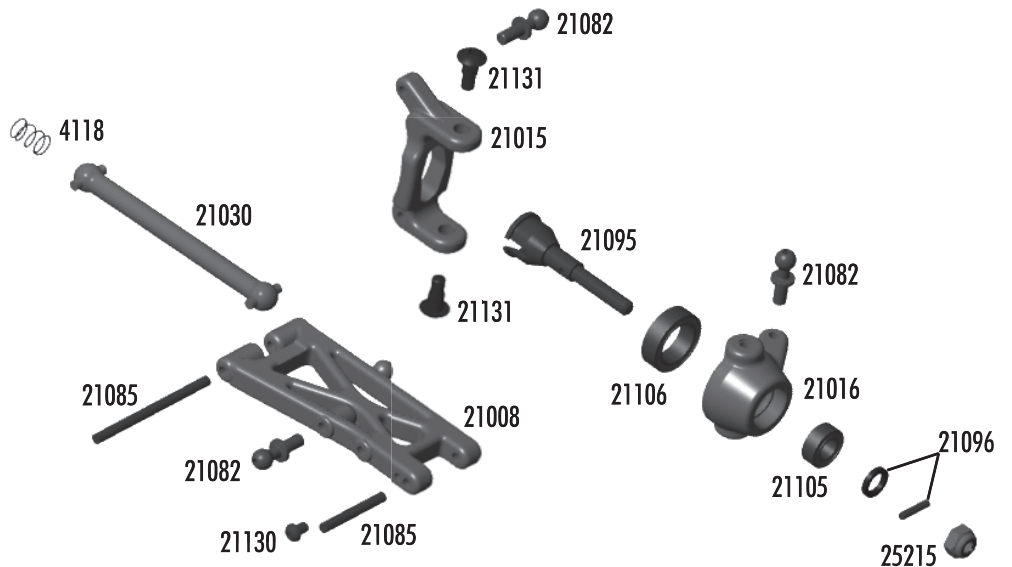

21387 21343 21387

:: Chassis

6338	Antenna tube and cap, 12"	1
21040	Servo Mount	1
21129	M3x5mm BHPS, (motor screws)	20
21134	M2.5x9 BHPS	20
21310	Chassis	1
21311	Center Top Plate	1
21321	Motor Mount Clamp	1
21327	Motor Mount	1
21334	M2x6mm FHPS	20

:: Front Arms

4118	.014 Springs	2
21008	Suspension Arms	Pr.
21015	Caster Blocks (L/R)	Pr.
21016	Steering Blocks	Pr.
21030	Dogbones & Springs	Pr.
21082	Ballstud Set, Two 8mm & Nine 5mm	Set
21085	Hinge Pin Set	Set
21095	Stub Axles	Pr.
21096	Stub Axle Pins & Spacers	Set
21105	Bearings, 4x8x3mm rubber sealed	2
21106	Bearings, 8x12x3.5mm rubber sealed	2
21130	M2x3mm BHPS	20
21131	M2.5x3mm BHPS	4
25215	M3 Locknut	20