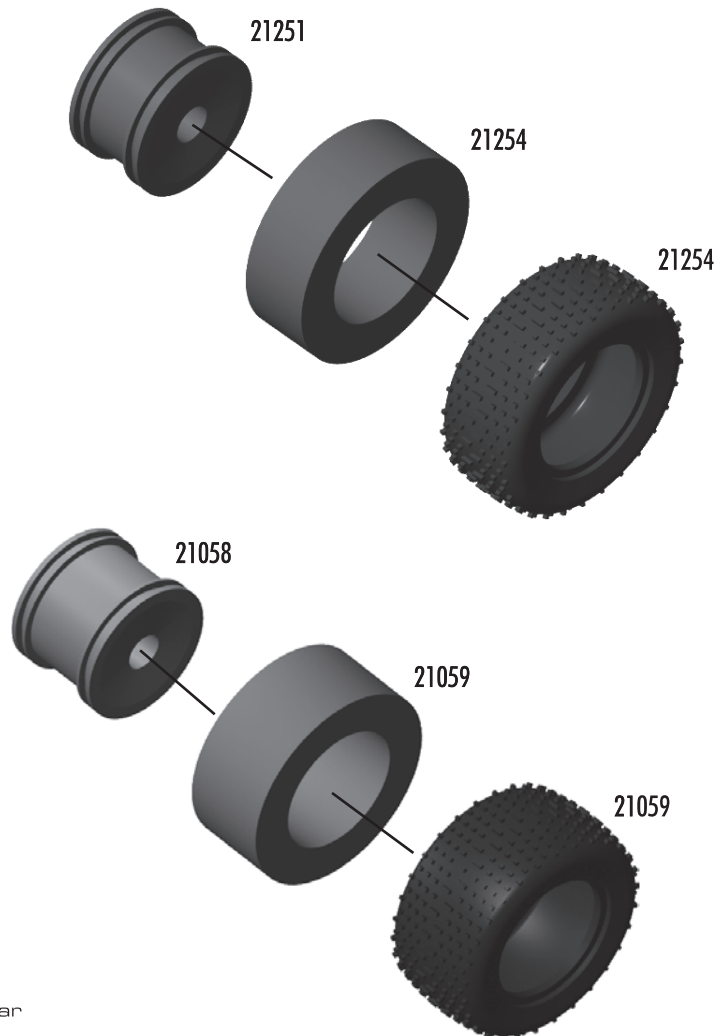

"Narrow" = RC18B2 Front
"Standard" or Other = RC18B2 Rear / T2 Front & Rear