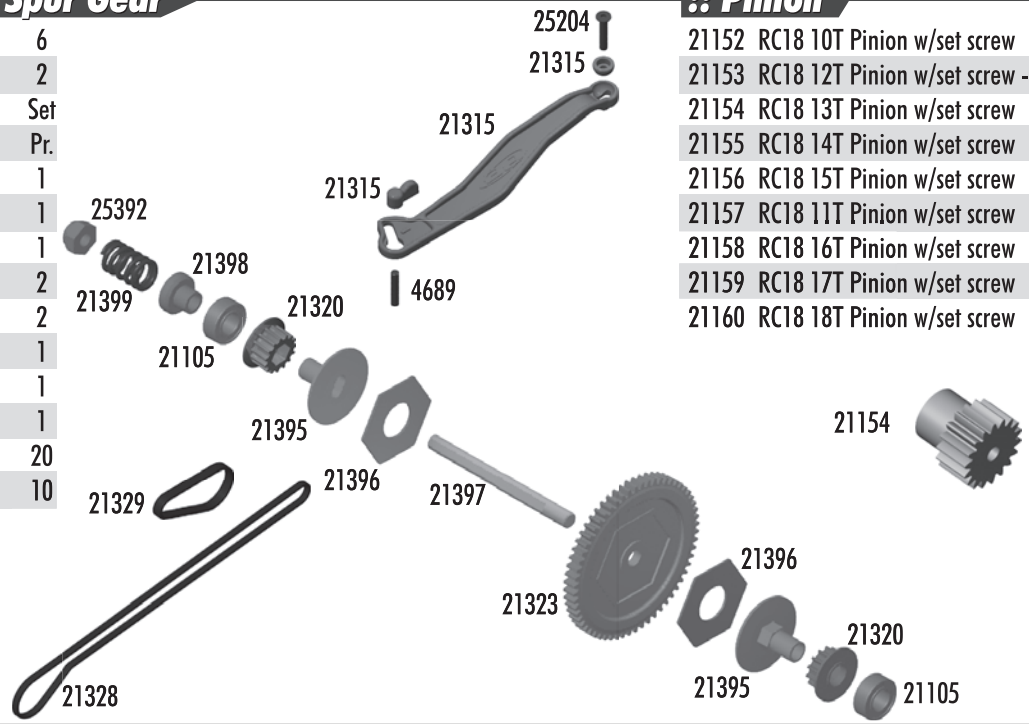

:: Front Gearbox

21082	Ballstud Set, Two 8mm & Nine 5mm	Set
21130	M2x3mm BHPS	20
21132	M2x9mm BHPS	20
21134	M2.5x9mm BHPS	20
21173	18T Body Clips	12
21312	Front Gearbox	Set
21314	Belt Tensioner	Set
21316	Arm Mount / Bumpers	Set
21333	M2.5x6mm FHPS	20
21334	M2x6mm FHPS	20
21337	Bearing 3x6x2.5mm	2
25196	M2x8mm FHPS	20

:: Rear Arms

4118	.014 Springs	2
21008	Suspension Arms	Pr.
21010	Rear Hubs	Pr.
21030	Dogbones & Springs	Pr.
21082	Ballstud Set, Two 8mm & Nine 5mm	Set
21085	Hinge Pin Set	Set
21095	Stub Axles	Set
21096	Stub Axle Pins & Spacers	Set
21105	Bearings, 4x8x3mm	2
21106	Bearings, 8x12x3.5mm	2
21130	M2x3mm BHPS	20
25215	M3 Locknuts	20

:: Bodies / Decals

21130	M2x3mm BHPS	20
21340	RC18T2 Body, clear	1
21412	RC18B2 Body, clear	1
21410	RC18T2 Decal Sheet	1
21411	RC18B2 Decal Sheet	1

:: Battery Strap / Belts / Spur Gear

4689	M3x16mm Set Screw	6
21105	Bearings, 4x8x3mm rubber sealed	2
21315	Battery Strap	Set
21320	Spur Gear Pulley Set	Pr.
21323	Spur Gear (60T) Kit	1
21328	Front Belt	1
21329	Rear Belt	1
21395	FT Slipper Hub	2
21396	FT Slipper Pads	2
21397	FT Slipper Shaft	1
21398	FT Slipper Shaft Spacer	1
21399	FT Slipper Spring	1
25204	M3x16mm FHPS	20
25392	FT 3mm Locknuts, blue	10

:: Pinion

21152	RC18 10T Pinion w/set screw	1
21153	RC18 12T Pinion w/set screw - Kit	1
21154	RC18 13T Pinion w/set screw	1
21155	RC18 14T Pinion w/set screw	1
21156	RC18 15T Pinion w/set screw	1
21157	RC18 11T Pinion w/set screw	1
21158	RC18 16T Pinion w/set screw	1
21159	RC18 17T Pinion w/set screw	1
21160	RC18 18T Pinion w/set screw	1