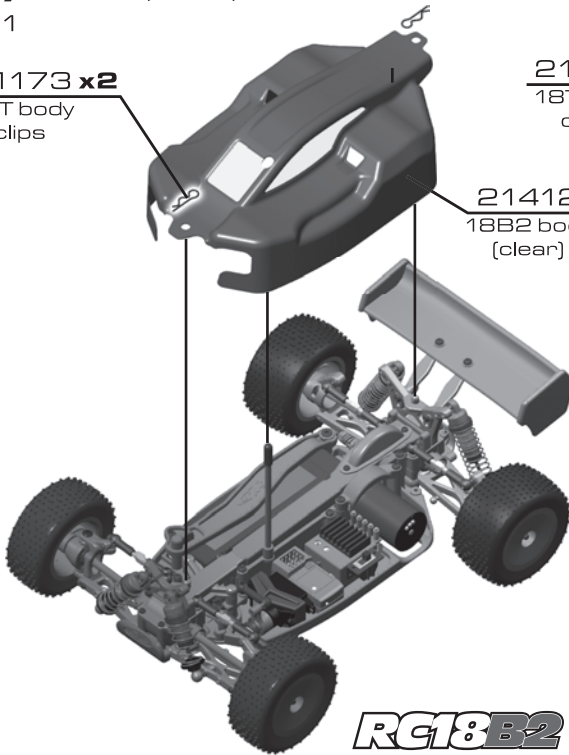

:: Body Install (cont.)

STEP 1

21173 x2
18T body clips

21173 x3
18T body clips

21412
18B2 body (clear)

21130 x6
M2x3mm bhps

21340
18T2 body (clear)

RC18B2

RC18T2

:: Shocks

21182 Shock Caps	4	21191	21182
21185 Spring Retainers	4		21190
21180 18T Rear Shocks	Pr.		
21181 18T Front Shocks	Pr.		
21189 Ballcaps, short	12		21180
21190 Shock Rebuild Kit, rebuilds 4 shocks	Set		21181
21191 18T Shock Accessories	Set		
21197 Front Shock Spring, silver, 2.55 lb/in	Pr.		
21198 Front Shock Spring, blue, 3.0 lb/in (Kit)	Pr.		
21199 Front Shock Spring, gold, 3.45 lb/in	Pr.		
21201 Rear Shock Spring, silver, 1.64 lb/in (Kit)	Pr.		
21202 Rear Shock Spring, blue, 1.90 lb/in	Pr.		
21203 Rear Shock Spring, gold, 2.35 lb/in	Pr.		
21268 18 Series Spring Kit, (6 springs)	Set		