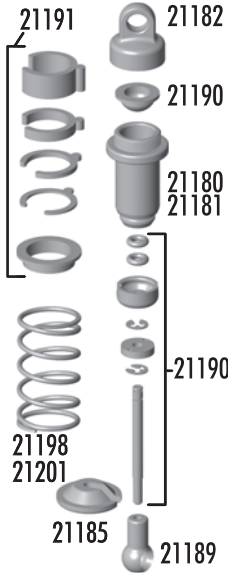

:: Body Install (cont.)

STEP 1

21173 x2
18T body clips

21173 x3
18T body clips

21412
18B2 body (clear)

21130 x6
M2x3mm bhps

21340
18T2 body (clear)

RC18B2

RC18T2

:: Shocks

21182 Shock Caps	4	21191	21182
21185 Spring Retainers	4		21190
21180 18T Rear Shocks	Pr.		
21181 18T Front Shocks	Pr.		
21189 Ballcaps, short	12		21180
21190 Shock Rebuild Kit, rebuilds 4 shocks	Set		21181
21191 18T Shock Accessories	Set		
21197 Front Shock Spring, silver, 2.55 lb/in	Pr.		
21198 Front Shock Spring, blue, 3.0 lb/in (Kit)	Pr.		
21199 Front Shock Spring, gold, 3.45 lb/in	Pr.		
21201 Rear Shock Spring, silver, 1.64 lb/in (Kit)	Pr.		
21202 Rear Shock Spring, blue, 1.90 lb/in	Pr.		
21203 Rear Shock Spring, gold, 2.35 lb/in	Pr.		
21268 18 Series Spring Kit, (6 springs)	Set		

:: Rear Arms

4118	.014 Springs	2
21008	Suspension Arms	Pr.
21010	Rear Hubs	Pr.
21030	Dogbones & Springs	Pr.
21082	Ballstud Set, Two 8mm & Nine 5mm	Set
21085	Hinge Pin Set	Set
21095	Stub Axles	Set
21096	Stub Axle Pins & Spacers	Set
21105	Bearings, 4x8x3mm	2
21106	Bearings, 8x12x3.5mm	2
21130	M2x3mm BHPS	20
25215	M3 Locknuts	20

:: Bodies / Decals

21130	M2x3mm BHPS	20
21340	RC18T2 Body, clear	1
21412	RC18B2 Body, clear	1
21410	RC18T2 Decal Sheet	1
21411	RC18B2 Decal Sheet	1

:: Battery Strap / Belts / Spur Gear

4689	M3x16mm Set Screw	6
21105	Bearings, 4x8x3mm rubber sealed	2
21315	Battery Strap	Set
21320	Spur Gear Pulley Set	Pr.
21323	Spur Gear (60T) Kit	1
21328	Front Belt	1
21329	Rear Belt	1
21395	FT Slipper Hub	2
21396	FT Slipper Pads	2
21397	FT Slipper Shaft	1
21398	FT Slipper Shaft Spacer	1
21399	FT Slipper Spring	1
25204	M3x16mm FHPS	20
25392	FT 3mm Locknuts, blue	10