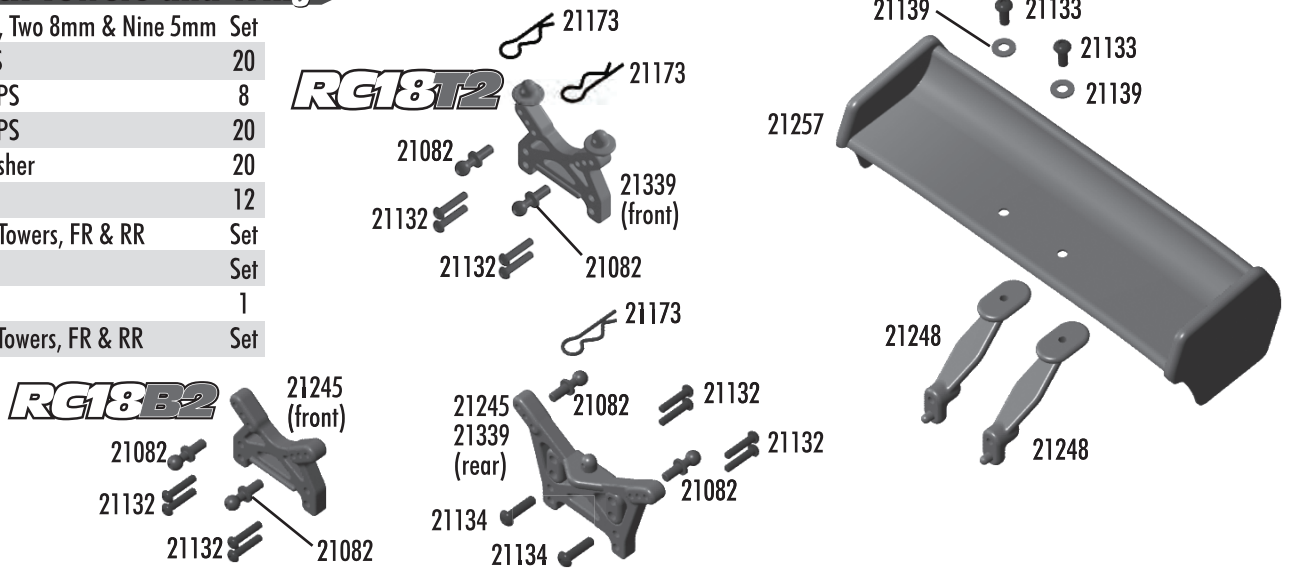

:: FR / RR Shock Towers and Wing

21082	FT Ballstud Set, Two 8mm & Nine 5mm	Set
21132	M2x9mm BHPS	20
21133	M2.5x6mm BHPS	8
21134	M2.5x9mm BHPS	20
21139	M2.6x6mm Washer	20
21173	18T Body Clips	12
21245	RC18B2 Shock Towers, FR & RR	Set
21248	Wing Mount	Set
21257	Wing, clear	1
21339	RC18T2 Shock Towers, FR & RR	Set