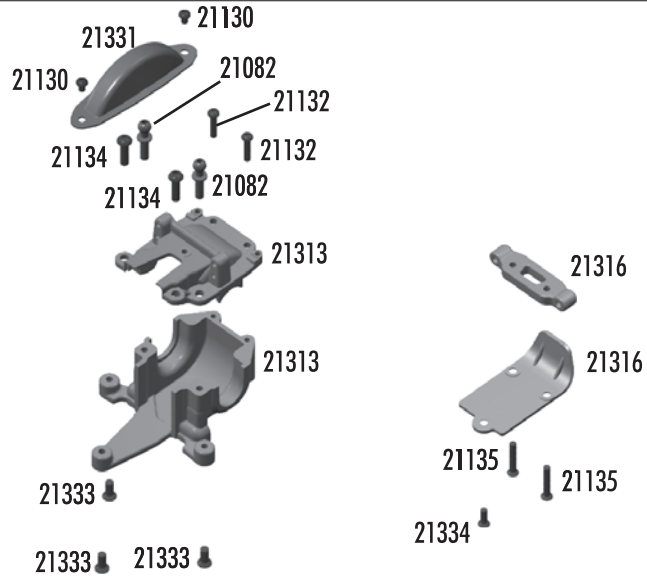

:: Rear Gearbox

21082	Ballstud Set, Two 8mm & Nine 5mm	Set
21130	M2x3mm BHPS	20
21132	M2x9mm BHPS	20
21134	M2.5x9mm BHPS	20
21135	M2x12mm FHPS	20
21313	Rear Gearbox	Set
21316	Arm Mount / Bumpers	Set
21331	Spur Gear Cover	1
21333	M2.5x6mm FHPS	20
21334	M2x6mm FHPS	20