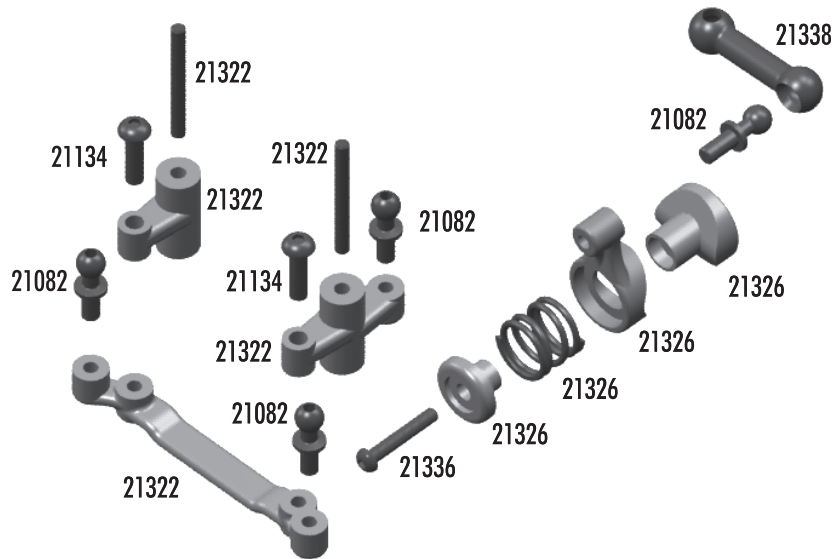

:: Steering

21082	FT Ballstud Set, Two 8mm & Nine 5mm	Set
21134	M2.5x9mm BHPS	20
21322	Steering Rack / Bellcrank	Set
21326	Servo Saver / Horns	Set
21336	M2x12mm BHPS	20
21338	RC18B2 / T2 Molded Tie Rod Links	Set