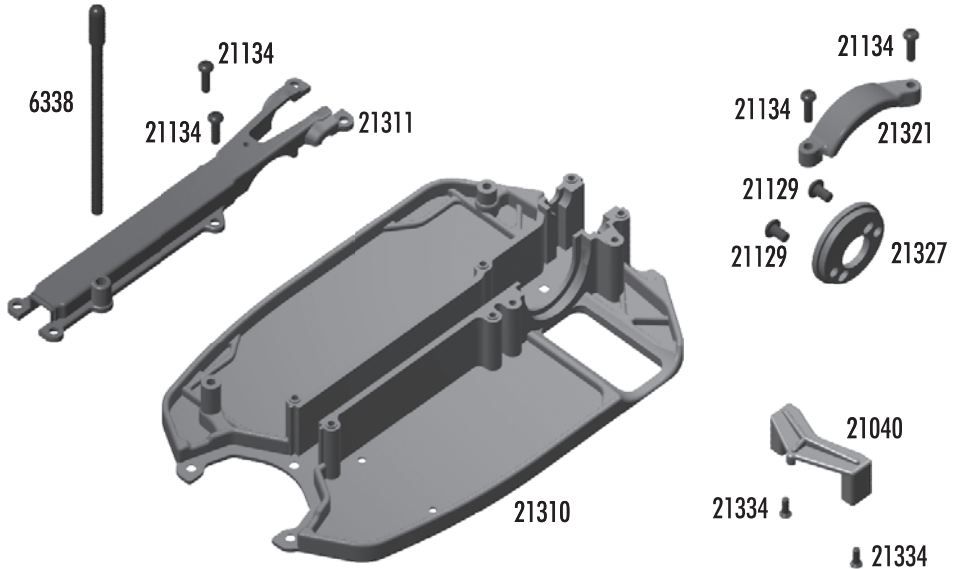

:: Turnbuckles

21338	RC18B2, RC18T2 Molded Turnbuckles	Set
:: FT Optional Parts		
21343	RC18B2, RC18T2 Steel Turnbuckles	2
21387	FT Ballcaps	12

Front Camber Turnbuckle

21338

Front Camber Turnbuckle FT Option

21387 21343 21387

Front Steering Turnbuckle

21338

Front Steering Turnbuckle FT Option

21387 21343 21387

Rear Camber Turnbuckle

21338

Rear Camber Turnbuckle FT Option

21387 21343 21387

:: Chassis

6338	Antenna tube and cap, 12"	1
21040	Servo Mount	1
21129	M3x5mm BHPS, (motor screws)	20
21134	M2.5x9 BHPS	20
21310	Chassis	1
21311	Center Top Plate	1
21321	Motor Mount Clamp	1
21327	Motor Mount	1
21334	M2x6mm FHPS	20