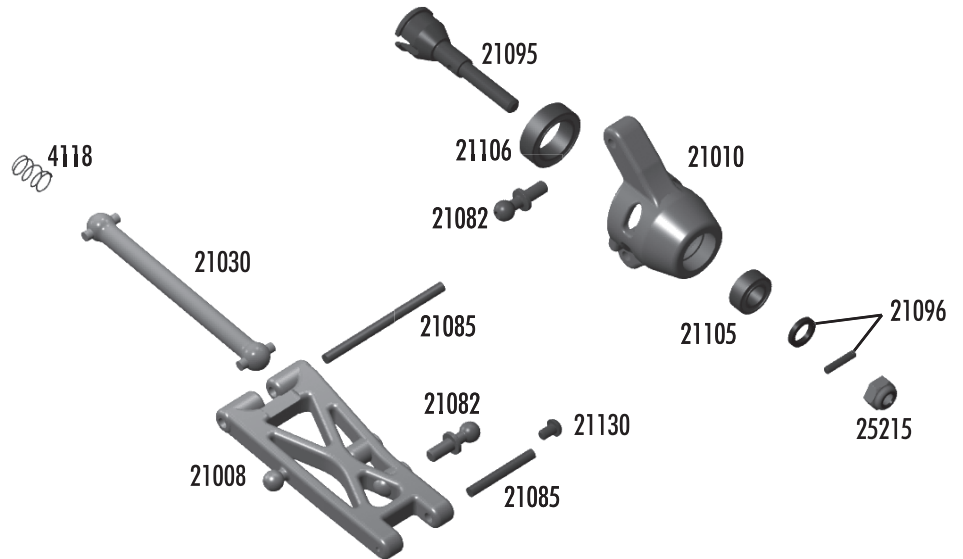

:: Steering

21082	FT Ballstud Set, Two 8mm & Nine 5mm	Set
21134	M2.5x9mm BHPS	20
21322	Steering Rack / Bellcrank	Set
21326	Servo Saver / Horns	Set
21336	M2x12mm BHPS	20
21338	RC18B2 / T2 Molded Tie Rod Links	Set

:: Front Gearbox

21082	Ballstud Set, Two 8mm & Nine 5mm	Set
21130	M2x3mm BHPS	20
21132	M2x9mm BHPS	20
21134	M2.5x9mm BHPS	20
21173	18T Body Clips	12
21312	Front Gearbox	Set
21314	Belt Tensioner	Set
21316	Arm Mount / Bumpers	Set
21333	M2.5x6mm FHPS	20
21334	M2x6mm FHPS	20
21337	Bearing 3x6x2.5mm	2
25196	M2x8mm FHPS	20

:: Bodies / Decals

21130	M2x3mm BHPS	20
21340	RC18T2 Body, clear	1
21412	RC18B2 Body, clear	1
21410	RC18T2 Decal Sheet	1
21411	RC18B2 Decal Sheet	1

:: Battery Strap / Belts / Spur Gear

4689	M3x16mm Set Screw	6
21105	Bearings, 4x8x3mm rubber sealed	2
21315	Battery Strap	Set
21320	Spur Gear Pulley Set	Pr.
21323	Spur Gear (60T) Kit	1
21328	Front Belt	1
21329	Rear Belt	1
21395	FT Slipper Hub	2
21396	FT Slipper Pads	2
21397	FT Slipper Shaft	1
21398	FT Slipper Shaft Spacer	1
21399	FT Slipper Spring	1
25204	M3x16mm FHPS	20
25392	FT 3mm Locknuts, blue	10