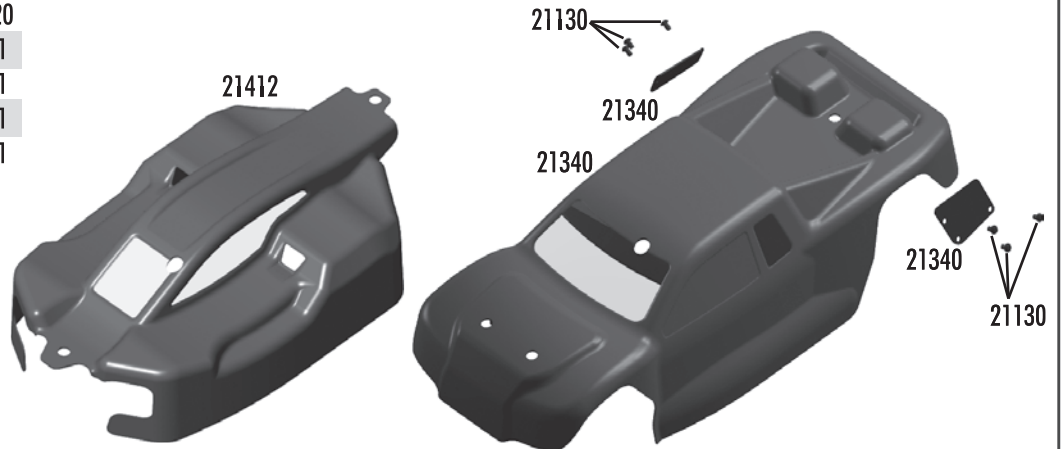

:: Bodies / Decals

21130	M2x3mm BHPS	20
21340	RC18T2 Body, clear	1
21412	RC18B2 Body, clear	1
21410	RC18T2 Decal Sheet	1
21411	RC18B2 Decal Sheet	1